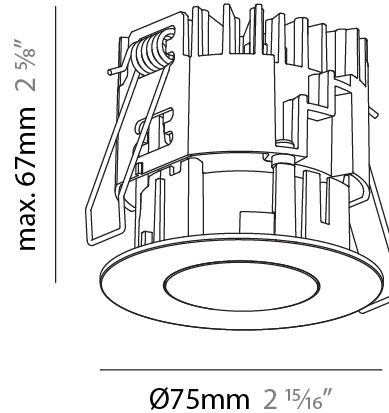

Series: Oiko Pro Round
Subseries: Oiko Pro Round Fixed
Brand: Prolicht
Division: Architectural
Mounting Type: Recessed
Mounting Location: Ceiling
Subcategory: Downlight

PHYSICAL

Shape: Round
Diameter (mm): 75
Diameter (in): 2 15/16
Height (mm): 67
Height (in): 2 5/8
Ceiling Thickness (mm): 1 - 25
Ceiling Thickness (in): 1/16 - 1 3/16
Min. Recessing Depth (mm): 75
Min. Recessing Depth (in): 2 15/16
Light Distribution: Direct
Diffuser: Lens Pack - Spread Lens / Linear Spread Lens / Honeycomb Louver
Fixture Finish: SSR / BKV / CWI / CRY / HAB / UFT / ITA / RUA / FTG / MYG / LOD / PUS / FRO / FUP / KIA / POP / BLS / SPG / MEY / GOH / GUM / CHC / COM / ABZ / JAG / OBR / MOS / ROR
Fixture Material: Aluminum Die Cast
Cut-out Measurements: 68mm / 2 11/16" Diameter

ELECTRICAL

Lamp Type: LED (Zhaga Standard)
Input Wattage (W): 16
Total Output Wattage (W): 14.6
Dimming: Tri-Mode (Non-Dimming and Phase Dimming (120Vac only) and 0-10V Dimming)
Driver Included: No
Driver Location: Recessed Housing
Driver Type: Constant Current - Universal
Driver Class: Class 2
Input Voltage (V): 120 - 277
Constant Current (MA): 350

LED

Color Temperature (°K): 2700 / 3000 / 3500 / 4000
Max. Delivered Lumen (lm): 1017 / 1096 / 1160 / 1162
Nominal Lumen (lm): 1393 / 1501 / 1589 / 1592
CRI: >90 CRI
Lamp Life (hrs): 50000

OPTICAL

Reflector°: 16
Adjustability: Fixed

RATINGS AND CERTIFICATIONS

Certified By: Certified for North American Standards
IP rating: IP54