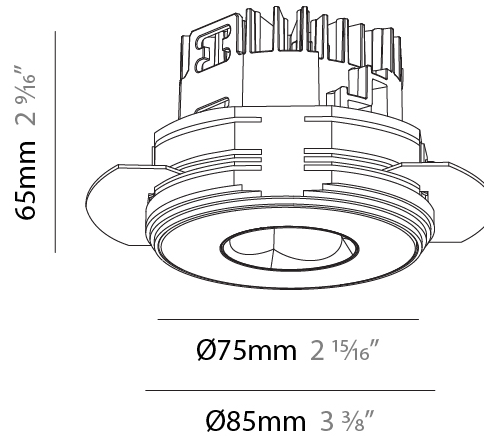

PHYSICAL

Shape: Round
Diameter (mm): 75
Diameter (in): 2 15/16
Height (mm): 65
Height (in): 2 9/16
Ceiling Thickness (mm): 10 / 12.5 / 15 / 25
Ceiling Thickness (in): 3/8 or 1/2 or 9/16 or 1
Min. Recessing Depth (mm): 70
Min. Recessing Depth (in): 2 3/4
Light Distribution: Direct
Diffuser: Lens Pack - Spread Lens / Linear Spread Lens / Honeycomb Louver
Fixture Finish: SSR / BKV / CWI / CRY / HAB / UFT / ITA / RUA / FTG / MYG / LOD / PUS / FRO / FUP / KIA / POP / BLS / SPG / MEY / GOH / GUM / CHC / COM / ABZ / JAG / OBR / MOS / ROR
Fixture Material: Aluminum Die Cast
Cut-out Measurements: 68mm / 2 11/16" Diameter

ELECTRICAL

Lamp Type: LED (Zhaga Standard)
Input Wattage (W): 15
Total Output Wattage (W): 13.6
Dimming: Tri-Mode (Non-Dimming and Phase Dimming (120Vac only) and 0-10V Dimming)
Driver Included: No
Driver Location: Recessed Housing
Driver Type: Constant Current - Universal
Driver Class: Class 2
Input Voltage (V): 120 - 277
Constant Current (MA): 350

LED

Color Temperature (°K): 2700 / 3000 / 3500 / 4000
Max. Delivered Lumen (lm): 1295 / 1377 / 1442 / 1455
Nominal Lumen (lm): 1566 / 1665 / 1743 / 1759
CRI: >90 CRI
Lamp Life (hrs): 50000

OPTICAL

Reflector°: 34
Adjustability: Fixed

RATINGS AND CERTIFICATIONS

Certified By: Certified for North American Standards
IP rating: IP20